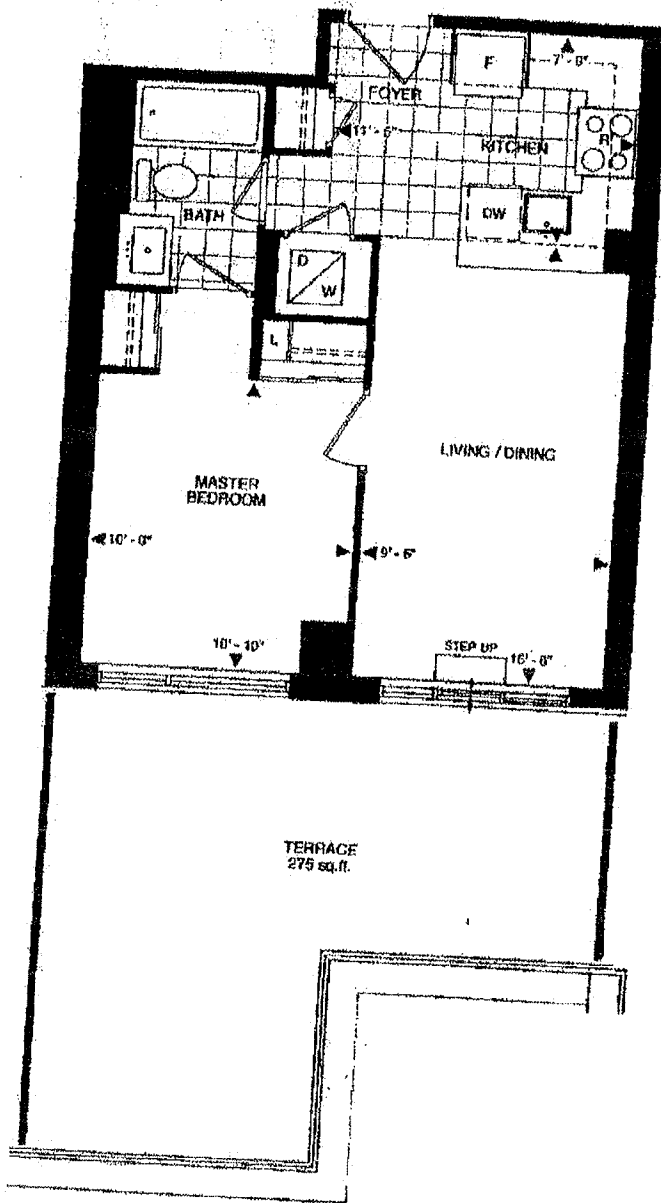

7 FL

NW 705

Price \$310,000
Parking \$20,000

MODEL: A19a
1 BEDROOM
512 sq.ft

NORTH BUILDING

7th FLOOR KEYPLAN

SEPTEMBER 13th, 2011