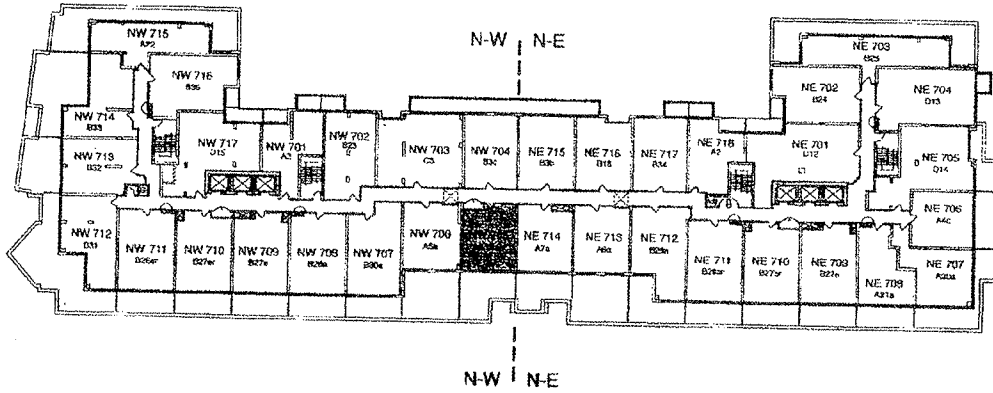

7 FL

NW 705

Price \$310,000
Parking \$20,000

MODEL: A19a
1 BEDROOM
512 sq.ft

NORTH BUILDING

7th FLOOR KEYPLAN

SEPTEMBER 13th, 2011